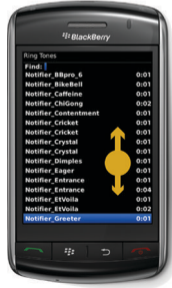

Scrolling up or down