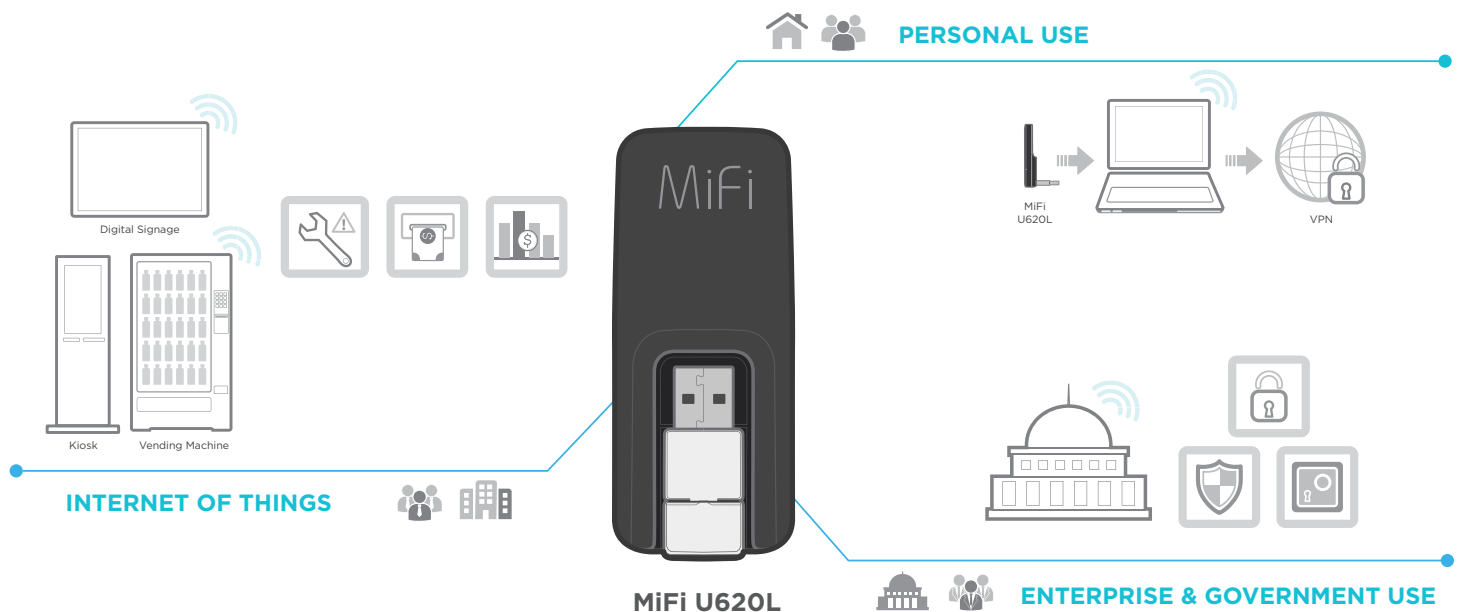

Personal

The U620L provides a single 4G LTE connection for individuals on the go. Easily monitor data use from the LED indicator on the device or from the Web interface to ensure you stay within your data plan.

Simple

Just plug it in and connect - seriously, it's that simple. Two helpful LED indicators tell the network status and helps you monitor your data used.

Secure

The U620L delivers a personal connection to the Internet. No passwords, no sharing, no stress. Plus, it's compatible with some of the strictest corporate VPNs, which puts IT managers at ease.